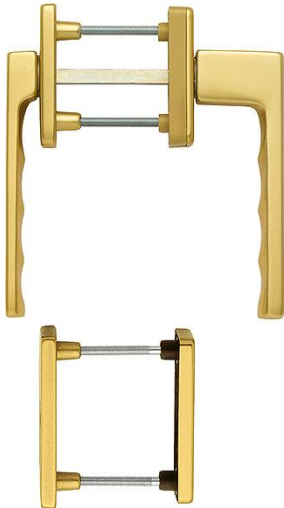

## Toulon

**duraplus**

0737KH/51N/U34/0737/51NS/51PNS

Article number	3937843
EAN-Code	4012789294026
Country of origin	Germany
CN-Code	83024150
Material	aluminium
Door thickness	63-73 mm
Diameter lug	10 mm
Spindle size	7 mm
Spindle length	
(Key)Hole size	Euro profile cylinder
Stop position in °	90°
Screws	M5
Finish	F3 aluminium gold effect
Range	Core Product Range
Packing unit	1
Outer carton	10

HOPPE aluminium turn/tilt window handle set with escutcheons for French doors, exterior with short neck:

- Stop-in position: outside: none; inside: 90°
- Roses: outside: cast; inside: window handle rose with partial cover cap, escutcheons with full cover cap
- Base: inside nylon, supporting lugs
- Spindle: for HOPPE solid spindle
- Fixing: concealed, from inside, bolt-through, M5 thread screws