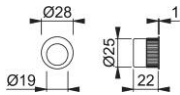

# Product data sheet

**duraplus**

K450

HOPPE nylon pull for pocket doors:

- Fixing: at front of door with silicone or adhesive

Article number	2443323
EAN-Code	4012789008432
Country of origin	Italy
CN-Code	39259010
Material	polyamide nylon
Finish	F7501 steel grey
Range	Core Product Range
Packing unit	20
Outer carton	100