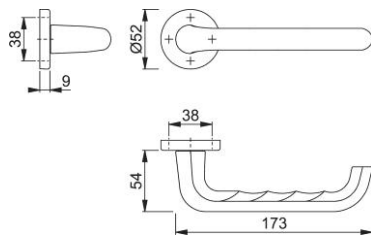

## Paris

137/42K

**duraplus**

HOPPE aluminium handle set on rose without escutcheons for interior doors:

- Bearing: loose door handles, non-handed spring cassettes, maintenance-free slide bearing
- Connection: HOPPE solid profile spindle (receiver - receiver components)
- Base: nylon
- Fixing: concealed, multi-purpose screws
- **Please note:** for DIN-standard-locks

Article number	2246186
EAN-Code	4012789883152
Country of origin	Italy
CN-Code	83024110
Material	aluminium
Door thickness	30-49 mm
Spindle size	8 mm
Spindle length	
Screws	3.5x17 mm
Finish	F1 aluminium silver effect
Range	Core Product Range
Packing unit	2
Outer carton	10