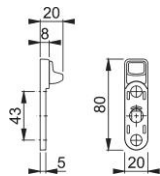

## KISI-U71Z

HOPPE handle blocking device for aluminium turn/tilt window handles with U71Z rosette:

- Rotate stop: 90°, with automatic locking
- Handle blocking device: nylon, steel plate and supporting lugs
- Spindle: for HOPPE solid spindle
- Fixing: concealed, for window handle rosettes with 10 mm lug diameter, to be mounted between window handle and window frame
- Special feature: the window handle can only be operated if the pusher of the handle blocking device is operated at the same time

Article number	2181132
EAN-Code	4012789844788
Country of origin	Italy
CN-Code	39259010
Material	polyamide nylon
Diameter lug	
Spindle size	8 mm
Spindle length	
Finish handle blocking device	F7503 aluminium silver
Finish	F1 aluminium silver effect
Range	Core Product Range
Packing unit	20
Outer carton	100