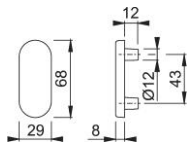

# Product data sheet

**duraplus**

66N

HOPPE aluminium handle rose for French doors (exterior side):

- Rosette: aluminium, supporting lugs
- Fixing: concealed, from inside, for M5 thread screws

Article number	2147727
EAN-Code	4012789825985
Country of origin	Germany
CN-Code	83024150
Material	aluminium
Door thickness	
Diameter lug	12 mm
Guide	without lever hole
Screws	without screws
Finish	F9016 traffic white (diamond white)
Range	Core Product Range
Packing unit	10
Outer carton	60