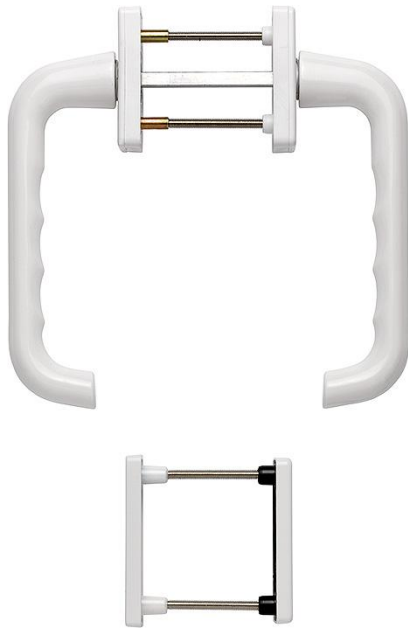

## Paris

**duraplus**

PSK-037/U11H/U11/037/51NS51PNS

Article number	1887475
EAN-Code	4012789708158
Country of origin	Germany
CN-Code	83024150
Material	aluminium
Door thickness	68-73 mm
Diameter lug	10 mm
Spindle size	7 mm
Spindle length	
(Key)Hole size	Euro profile cylinder
Stop position in °	90°
Finish	F9010 pure white
Range	Core Product Range
Packing unit	1
Outer carton	10

HOPPE aluminium tilt/slide handle set with escutcheons for patio doors:

- Stop-in position: 90°
- Roses: window handle roses with partial cover caps, escutcheons with full cover caps
- Base: nylon, supporting lugs
- Spindle: for HOPPE solid spindle
- Fixing: concealed, from inside, bolt-through, M5 thread screws