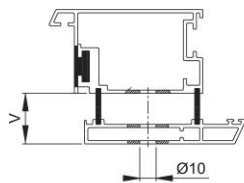

Product data sheet

BS-BG-11

Article number	1841717
EAN-Code	4012789684148
Country of origin	Germany
CN-Code	83024110
Material	Components
Measure	11-16 mm
Thread length	20 mm
Type	BS-1101
Finish	
Range	Service Product Range
Packing unit	1
Outer carton	10

HOPPE pull handle fixing system no. 11:

- For one-side fixing to aluminium, wood and PVC doors with the exception of single-chamber profiles
- **Please note:** observe deviating pre-chamber dimensions [V] for PVC profiles