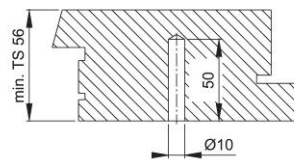

wood profile