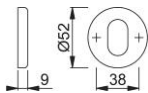

Product data sheet

duraplus

42KS

HOPPE aluminium escutcheon pair for interior doors:

- Base: nylon
- Fixing: concealed, multi-purpose screws

Article number	1687334
EAN-Code	4012789669503
Country of origin	Italy
CN-Code	83024110
Material	aluminium
Door thickness	
Spindle size privacy	
(Key)Hole size	oval cylinder
Screws	3.5x17 mm
Finish	F1 aluminium silver effect
Range	Core Product Range
Packing unit	10
Outer carton	50