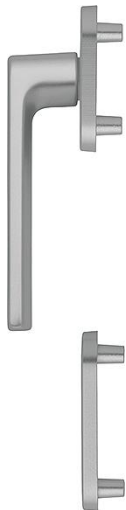

Product data sheet

Los Angeles

0642/66N/66NS

duraplus

Article number	12363947
EAN-Code	4012789362398
Country of origin	Germany
Material	aluminium
Door thickness	
Diameter lug	10 mm
Spindle size	7 mm
Spindle length	
(Key)Hole size	Euro profile cylinder
Stop position in °	
Finish	F9 aluminium steel effect
Range	Core Product Range
Packing unit	1
Outer carton	10

HOPPE aluminium window handle half-set with escutcheon for French doors (exterior side):

- Bearing: fixed/movable
- Stop-in position: none
- Roses: cast, supporting lugs
- Spindle: for HOPPE solid spindle
- Fixing: concealed, from inside, bolt-through, for M5 thread screws