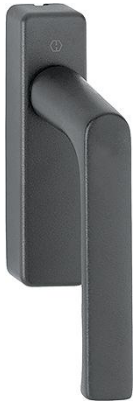

Product data sheet

Hamburg

1700/447-AS

duraplus

Quick-Fit

Article number	12283095
EAN-Code	4012789285291
Country of origin	Germany
CN-Code	83024150
Material	aluminium
Side	left handed
Door thickness	
Spindle size	7 mm
Spindle length	
Spindle size handle	8 mm
Guide	Ø15 mm
Lever rotate stop	20°
#	90°
Screws	without screws
Finish	F9301STRUK sand-black fine textured
Range	Core Product Range
Packing unit	20
Outer carton	20

HOPPE aluminium handle half set with **Ergo20** for sliding patio doors:

- Bearing: loose handle
- Connection: **HOPPE Quick-Fit connection** with HOPPE solid spindle (receiver component)
- Rotate stop of handle: 20°
- Gear: 90°
- Cover: full cover cap
- Base: zamak
- Spindle: for HOPPE solid spindle
- Fixing: concealed, for M5 thread screws (optional third fixing point for multi-use screw up to Ø 5 mm)
- Special feature: ergonomically adapted for easy operation