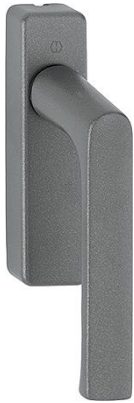

Product data sheet

Hamburg

1700/447-AS

duraplus

Quick-Fit

Article number	12282996
EAN-Code	4012789285185
Country of origin	Germany
CN-Code	83024150
Material	aluminium
Side	left handed
Door thickness	
Spindle size	7 mm
Spindle length	
Spindle size handle	8 mm
Guide	Ø15 mm
Lever rotate stop	20°
#	90°
Screws	without screws
Finish	F7302STRUK sand-grey fine textured
Range	Core Product Range
Packing unit	20
Outer carton	20

HOPPE aluminium handle half set with **Ergo20** for sliding patio doors:

- Bearing: loose handle
- Connection: **HOPPE Quick-Fit connection** with HOPPE solid spindle (receiver component)
- Rotate stop of handle: 20°
- Gear: 90°
- Cover: full cover cap
- Base: zamak
- Spindle: for HOPPE solid spindle
- Fixing: concealed, for M5 thread screws (optional third fixing point for multi-use screw up to Ø 5 mm)
- Special feature: ergonomically adapted for easy operation