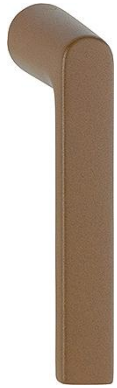

## Shanghai

0708RL2-CF

**duraplus**

**CombiFit**

Article number	12281724
EAN-Code	4012789284027
Country of origin	Italy
CN-Code	83024150
Material	aluminium
Diameter lug	
Spindle size	
Spindle length	
Spindle length	
Stop position in °	
Screws	without screws
Finish	F8607STRUK sand-brown fine textured
Range	Exclusive Range
Packing unit	40
Outer carton	40

HOPPE aluminium Kompakt window receiver handle **CombiFit**:

- For mounting onto the HOPPE zamak turn/tilt window handle base (ZUT38-RL2-CF) with **CombiFit** (not included in scope of delivery)
- Special feature: window handle without rosette, integrated quick-fastening element for easy fitting of the handle