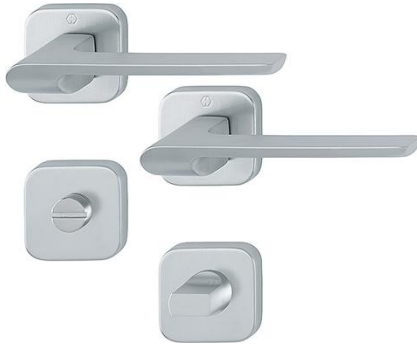

Product data sheet

Venezia

M1260/870K/870KS

duravert

Article number	12240625
EAN-Code	4012789242461
Country of origin	Germany
CN-Code	83024110
Material	brass
Door thickness	37-47 mm
Spindle size	8 mm
Spindle size privacy	5 mm, with 5-8 mm sleeve
Spindle length	
(Key)Hole size	emergency release/turn
Screws	wood screws
Finish	F41-R satin chrome - Resista
Range	Core Product Range
Packing unit	1
Outer carton	4

HOPPE brass handle set on rose with emergency release/turn for bathroom/WC doors:

- Bearing: loose door handles, two mounting options, non-handed spring cassettes, maintenance-free slide bearing
- Connection: **HOPPE Quick-Fit connection** with HOPPE solid spindle (receiver - receiver components)
- Base: nylon
- Fixing: concealed, multi-purpose screws
- **Please note:** for DIN-standard-locks