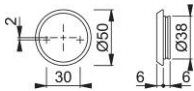

Product data sheet

duraplus

59M

HOPPE aluminium cylinder ring for entrance doors (exterior side):

- Fixing: concealed, from inside, for M5 thread screws

Article number	12195054
EAN-Code	4012789171792
Country of origin	Italy
CN-Code	83024110
Material	aluminium
(Key)Hole size	blind
Screws	without screws
Finish	F4 aluminium bronze effect
Range	Core Product Range
Packing unit	50
Outer carton	50