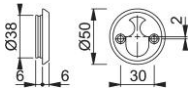

Product data sheet

duraplus

59F

HOPPE aluminium cylinder ring for entrance doors (interior side):

- Fixing: visible, M5 thread screws

Article number	12181274
EAN-Code	4012789149401
Country of origin	Italy
CN-Code	83024110
Material	aluminium
(Key)Hole size	cylinder Rokoko
Screws	M5x90 mm to be shortened
Finish	F4 aluminium bronze effect
Range	Core Product Range
Packing unit	50
Outer carton	50