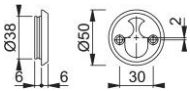

Product data sheet

duraplus

59F

HOPPE aluminium cylinder ring for entrance doors (interior side):

- Fixing: visible, M5 thread screws

Article number	12165895
EAN-Code	4012789034356
Country of origin	Italy
CN-Code	83024110
Material	aluminium
(Key)Hole size	cylinder Rokoko
Screws	M5x90 mm to be shortened
Finish	F9714M matt black
Range	Core Product Range
Packing unit	50
Outer carton	50