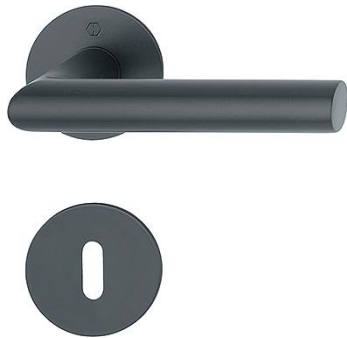

## Amsterdam

E1400Z/849FI/849FIS

**duraplus**

**Quick-Fit**  
**Quick-FitPlus**

Article number	12033613
EAN-Code	4012789006872
Country of origin	Germany
CN-Code	83024110
Grade	3
Corrosion resistance	4
Material	stainless steel
Door thickness	35-43 mm
Spindle size	8 mm
Spindle size privacy	
Spindle length	
(Key)Hole size	OB
Finish	F9714M matt black
Range	Core Product Range
Packing unit	1
Outer carton	10

**HOPPE Quick-FitPlus** stainless steel handle set on flat rose with escutcheons for interior doors:

- Corresponds to **DIN EN 1906: 37-0140U**, handle set for commercial applications
- Bearing: loose door handles, spring, maintenance-free slide bearing
- Connection: **HOPPE Quick-Fit connection** with HOPPE solid spindle (receiver - receiver components)
- Fixing: push-fit roses with through-going supporting lugs
- Special feature: non-screw fitting, 2 mm flat roses