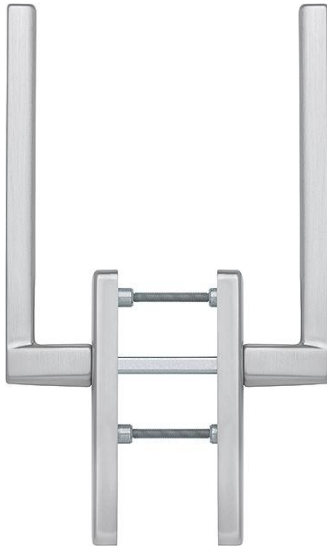

## Bergamo

HS-M0628/419N-AS

**duraplus**

**Resista**

Article number	12030624
EAN-Code	4012789001549
Country of origin	Germany
CN-Code	83024150
Material	brass
Door thickness	75-80 mm
Spindle size	10 mm
Spindle length	
(Key)Hole size	blank
Key hole distance	
Stop position in °	180°
Screws	M6x95 mm
Finish	F42-R satin nickel - Resista
Range	Core Product Range
Packing unit	1
Outer carton	4

HOPPE brass lift/slide handle set for patio doors:

- Bearing: fixed/movable handles
- Stop-in position: 180°
- Base: zamak, supporting lugs
- Spindle: loose HOPPE solid spindle with radiused edges
- Fixing: concealed, bolt-through, M6 thread screws