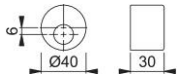

Product data sheet

duraplus

990

HOPPE aluminium cylinder sleeve for entrance doors:

- Fixing: with grub screw

Article number	12028995
EAN-Code	4012789210774
Country of origin	Italy
CN-Code	83024110
Material	aluminium
(Key)Hole size	round cylinder
Finish	F3 aluminium gold effect
Range	Core Product Range
Packing unit	50
Outer carton	50