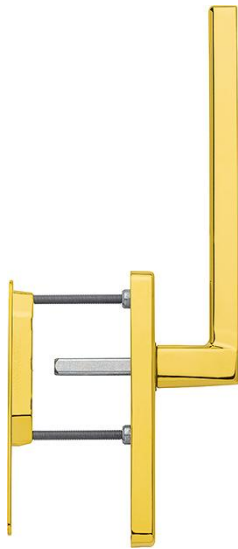

Product data sheet

Bergamo

duraplus

HS-M0628/419N-AS/423

Resista

Article number	12018594
EAN-Code	4012789193367
Country of origin	Germany
CN-Code	83024150
Material	brass
Door thickness	65-75 mm
Spindle size	10 mm
Spindle length	
(Key)Hole size	blank
Key hole distance	
Stop position in °	180°
Screws	M6x75 mm + M6x80 mm
Finish	F77-R brass-colored, polished - Resista
Range	Core Product Range
Packing unit	1
Outer carton	4

HOPPE brass lift/slide handle set for patio doors, exterior with recessed pull:

- Bearing: fixed/movable handle
- Stop-in position: 180°
- Base: outside: none, inside: zamak, supporting lugs
- Spindle: loose HOPPE solid spindle with radiused edges
- Fixing: concealed, bolt-through, M6 thread screws