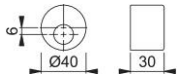

# Product data sheet

**duraplus**

990

HOPPE aluminium cylinder sleeve for entrance doors:

- Fixing: with grub screw

Article number	12009520
EAN-Code	4012789175141
Country of origin	Italy
CN-Code	83024110
Material	aluminium
(Key)Hole size	round cylinder
Finish	F4 aluminium bronze effect
Range	Core Product Range
Packing unit	50
Outer carton	50