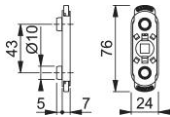

# Product data sheet

KISI2-U76

HOPPE handle blocking device for aluminium turn/tilt window handles with U76 rosette:

- Rotate stop: 180°, with automatic locking
- Handle blocking device: zamak, supporting lugs
- Spindle: for HOPPE solid spindle
- Fixing: concealed, for window handle rosettes with 10 mm lug diameter, to be mounted between window handle and window frame
- Special feature: the window handle can only be operated if both pushers of the handle blocking device are operated at the same time

Article number	11917556
EAN-Code	4012789999976
Country of origin	Czech Republic
CN-Code	83024150
Material	zamac
Diameter lug	10 mm
Spindle size	7 mm
Spindle length	
Finish handle blocking device	F9714M matt black
Finish	F9714M matt black
Range	Core Product Range
Packing unit	48
Outer carton	288