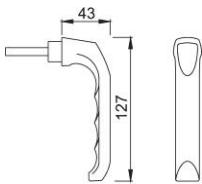

Product data sheet

London

SG013

duraplus

HOPPE aluminium removable window handle:

- Spindle: HOPPE solid spindle
- Special feature: for inserting in the window gear covered with cover rosette

Article number	11902796
EAN-Code	4012789992670
Country of origin	Germany
CN-Code	83024150
Material	aluminium
Spindle size	7 mm
Spindle length	48 mm
Spindle length	7 mm / projecting 48 mm, without notch
Finish	F1 aluminium silver effect
Range	Core Product Range
Packing unit	5
Outer carton	30