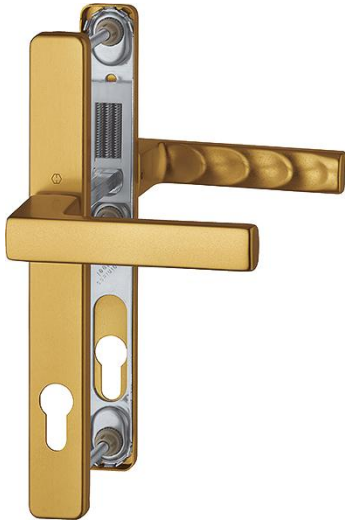

## Toulon

1737/2246

**duraplus**

**Quick-Fit**

|                   |                            |
|-------------------|----------------------------|
| Article number    | 11884319                   |
| EAN-Code          | 4012789978681              |
| Country of origin | Germany                    |
| CN-Code           | 83024110                   |
| Material          | aluminium                  |
| Door thickness    | 77-82 mm                   |
| Spindle size      | 8 mm                       |
| Spindle length    |                            |
| (Key)Hole size    | Euro profile cylinder      |
| Key hole distance | 92 mm                      |
| Finish            | F4 aluminium bronze effect |
| Range             | Core Product Range         |
| Packing unit      | 1                          |
| Outer carton      | 20                         |

HOPPE aluminium handle set on narrow backplate for profile doors:

- Bearing: loose door handles, loose spring cassette, maintenance-free slide bearing
- Connection: **HOPPE Quick-Fit connection** with HOPPE solid spindle (receiver - receiver components)
- Base: stainless steel, supporting lugs
- Fixing: visible inside, bolt-through, M6 thread screws, cover caps for screw heads