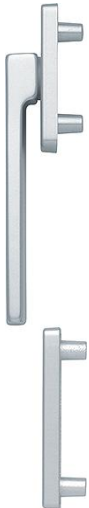

# Product data sheet

## Austin

**duraplus**

0769KH/51N/51NS

Article number	11864163
EAN-Code	4012789963687
Country of origin	Germany
CN-Code	83024150
Material	aluminium
Door thickness	
Diameter lug	10 mm
Spindle size	7 mm
Spindle length	
(Key)Hole size	Euro profile cylinder
Stop position in °	
Finish	F1 aluminium silver effect
Range	Core Product Range
Packing unit	1
Outer carton	10

HOPPE aluminium window handle half-set with short neck and escutcheon for French doors (exterior side):

- Bearing: fixed/movable
- Stop-in position: none
- Roses: cast, supporting lugs
- Spindle: for HOPPE solid spindle
- Fixing: concealed, from inside, bolt-through, for M5 thread screws