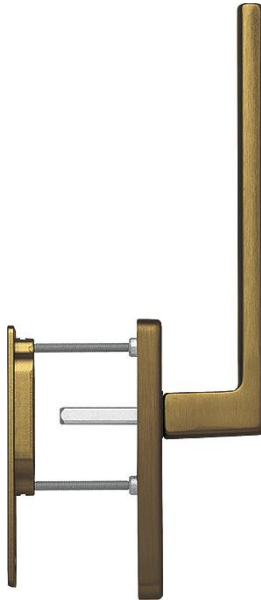

## Austin

HS-0769/419N-AS/420

**duraplus**

Article number	11857742
EAN-Code	4012789958980
Country of origin	Germany
CN-Code	83024150
Material	aluminium
Door thickness	75-80 mm
Spindle size	10 mm
Spindle length	
(Key)Hole size	Euro profile cylinder
Key hole distance	69 mm
Stop position in °	180°
Screws	M6x85 mm + M6x90 mm
Finish	F33-1 aluminium matt medium bronze effect
Range	Core Product Range
Packing unit	1
Outer carton	4

HOPPE aluminium lift/slide handle set for patio doors, exterior with recessed pull:

- Bearing: fixed/movable handle
- Stop-in position: 180°
- Cover: full cover cap
- Base: outside: none, inside: zamak, supporting lugs
- Spindle: loose HOPPE solid spindle with radiused edges
- Fixing: concealed, bolt-through, M6 thread screws