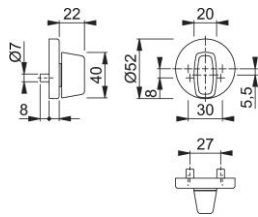

# Product data sheet

**duraplus**

OL28/42FIS

HOPPE aluminium escutcheon with turn for entrance doors (interior side):

- Bearing: fixed/movable turn
- Connection: 5 mm diagonal or 8 mm flat spindle
- Base: nylon
- Fixing: concealed, from inside, M5 thread screws that can be shortened

|                      |                                    |
|----------------------|------------------------------------|
| Article number       | 11805663                           |
| EAN-Code             | 4012789924244                      |
| Country of origin    | Germany                            |
| CN-Code              | 83024110                           |
| Material             | aluminium                          |
| Door thickness       |                                    |
| Spindle size privacy | 5 mm diagonal or 8 mm flat spindle |
| (Key)Hole size       | turn                               |
| Screws               | M5x90 mm to be shortened           |
| Finish               | F9714M matt black                  |
| Range                | Core Product Range                 |
| Packing unit         | 50                                 |
| Outer carton         | 50                                 |