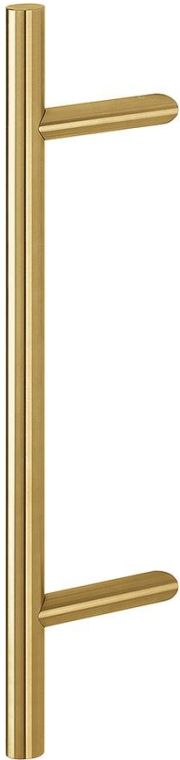

Product data sheet

duraplus

E5012

Resista

Article number	11799948
EAN-Code	4012789920048
Country of origin	Germany
CN-Code	83024110
Material	stainless steel
Side	
Door thickness	
Diameter/cross section	30 mm
Length	600 mm
Fixing distance	400 mm
Finish	F78-1-R light satin brass coloured - Resista
Range	Core Product Range
Packing unit	1
Outer carton	5

HOPPE stainless steel bar-shaped pull handle:

- Supports: round, inclined at an angle of 45°
- Fixing: concealed, pull handle fixing system no. 11

Non-standard lengths available upon request:

- Length of the handle: 250-2,600 mm is possible
- Fixing distance: 100-2,570 mm is possible
- Supports: from a fixing distance of 1,301 mm an additional support is recommended
- Please state required handle length and fixing distance. From a fixing distance of 1,301 mm an additional support is recommended! Kindly state position of the supports and handing of the pull handle (pointing to the left or the right) if asymmetric positioning of the supports is requested.