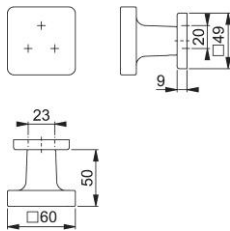

Product data sheet

duraplus

43H/843

HOPPE aluminium knob (pad) on rose for entrance doors:

- Bearing: fixed knob (pad), with spindle hole
- Base: steel
- Fixing: concealed, one-sided, multi-purpose screws, fixing system for knobs (pads) on roses

Article number	11630346
EAN-Code	4012789280708
Country of origin	Italy
CN-Code	83024110
Material	aluminium
Door thickness	
Spindle size	
Spindle length	
Screws	3.5x20 mm
Finish	F9714M matt black
Range	Core Product Range
Packing unit	2
Outer carton	12