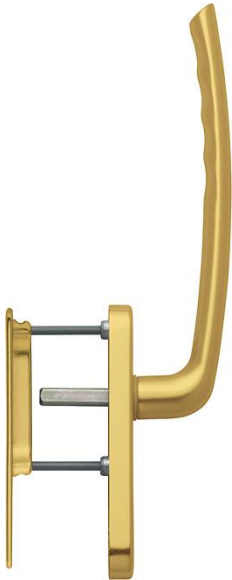

Product data sheet

Tôkyô

HS-571/431N-AS/420

duraplus

Article number	11619934
EAN-Code	4012789683943
Country of origin	Germany
CN-Code	83024150
Material	aluminium
Door thickness	75-80 mm
Spindle size	10 mm
Spindle length	
(Key)Hole size	Euro profile cylinder
Key hole distance	69 mm
Stop position in °	180°
Screws	M6x85 mm + M6x90 mm
Finish	F3 aluminium gold effect
Range	Core Product Range
Packing unit	1
Outer carton	4

HOPPE aluminium lift/slide handle set for patio doors, exterior with recessed pull:

- Bearing: fixed/movable handle
- Stop-in position: 180°
- Cover: full cover cap
- Base: outside: none, inside: zamak, supporting lugs
- Spindle: loose HOPPE solid spindle with radiused edges
- Fixing: concealed, bolt-through, M6 thread screws