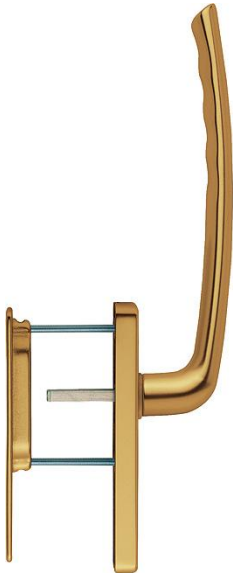

## Tôkyô

HS-571/419N-AS/420

**duraplus**

Article number	11619570
EAN-Code	4012789682274
Country of origin	Germany
CN-Code	83024150
Material	aluminium
Door thickness	75-80 mm
Spindle size	10 mm
Spindle length	
(Key)Hole size	blank
Key hole distance	
Stop position in °	180°
Screws	M6x85 mm + M6x90 mm
Finish	F4 aluminium bronze effect
Range	Core Product Range
Packing unit	1
Outer carton	4

HOPPE aluminium lift/slide handle set for patio doors, exterior with recessed pull:

- Bearing: fixed/movable handle
- Stop-in position: 180°
- Cover: full cover cap
- Base: outside: none, inside: zamak, supporting lugs
- Spindle: loose HOPPE solid spindle with radiused edges
- Fixing: concealed, bolt-through, M6 thread screws