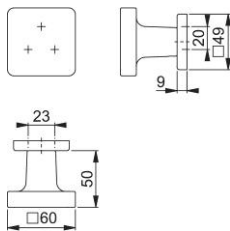

Product data sheet

duraplus

43H/843

HOPPE aluminium knob (pad) on rose for entrance doors:

- Bearing: fixed knob (pad), with spindle hole
- Base: steel
- Fixing: concealed, one-sided, multi-purpose screws, fixing system for knobs (pads) on roses

Article number	11590257
EAN-Code	4012789551525
Country of origin	Italy
CN-Code	83024110
Material	aluminium
Door thickness	
Spindle size	
Spindle length	
Screws	3.5x20 mm
Finish	F9 aluminium steel effect
Range	Core Product Range
Packing unit	2
Outer carton	12