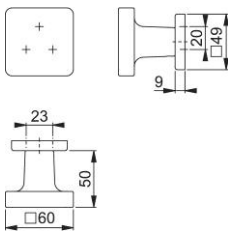

Product data sheet

duraplus

43H/843

HOPPE aluminium knob (pad) on rose for entrance doors:

- Bearing: fixed knob (pad), with spindle hole
- Base: steel
- Fixing: concealed, one-sided, multi-purpose screws, fixing system for knobs (pads) on roses

Article number	11590233
EAN-Code	4012789551334
Country of origin	Italy
CN-Code	83024110
Material	aluminium
Door thickness	
Spindle size	
Spindle length	
Screws	3.5x20 mm
Finish	F1 aluminium silver effect
Range	Core Product Range
Packing unit	2
Outer carton	12