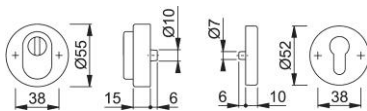

# Product data sheet

**duraplus**

42ZNSB-ZA/42HS

HOPPE aluminium security escutcheon pair with cylinder cover for entrance doors:

- Cylinder cover: hardened steel, for cylinder projection 10-18 mm
- Base: zamak outside, steel inside, supporting lugs
- Fixing: concealed, from inside, bolt-through, M5 thread screws

Article number	11535829
EAN-Code	4012789792010
Country of origin	Germany
CN-Code	83024110
Material	aluminium
Door thickness	57-62 mm + 67-72 mm
(Key)Hole size	Euro profile cylinder
Finish	F1 aluminium silver effect
Range	Core Product Range
Packing unit	2
Outer carton	12