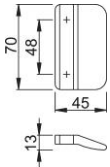

Product data sheet

K435

HOPPE nylon pull handle for French doors:

- Fixing: concealed, multi-purpose screws

Article number	10708002
EAN-Code	4012789467093
Country of origin	Italy
CN-Code	39259010
Material	polyamide nylon
Screws	3.9x16 mm
Finish	F9016M matt traffic white
Range	Core Product Range
Packing unit	10
Outer carton	60