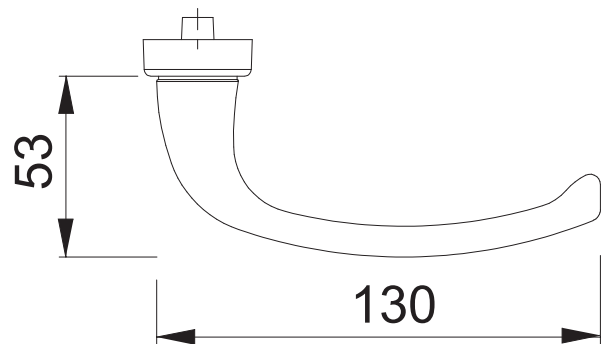

Copyright © HOPPE AG

These documents are property of HOPPE (UK) LTD, Wolverhampton and are protected by both copyright and fair trade law. Any reproduction, reprint, copying, passing on to third parties and whichever use of these documents or parts thereof is prohibited, except with prior written consent of HOPPE.

Scale NTS	Name J.PURI	Date 25.10.21	Drawing No. / Source c6062169e002L400

Article-Titleblock CAD-database
AR7550-RH

ARRONE®
The complete range.