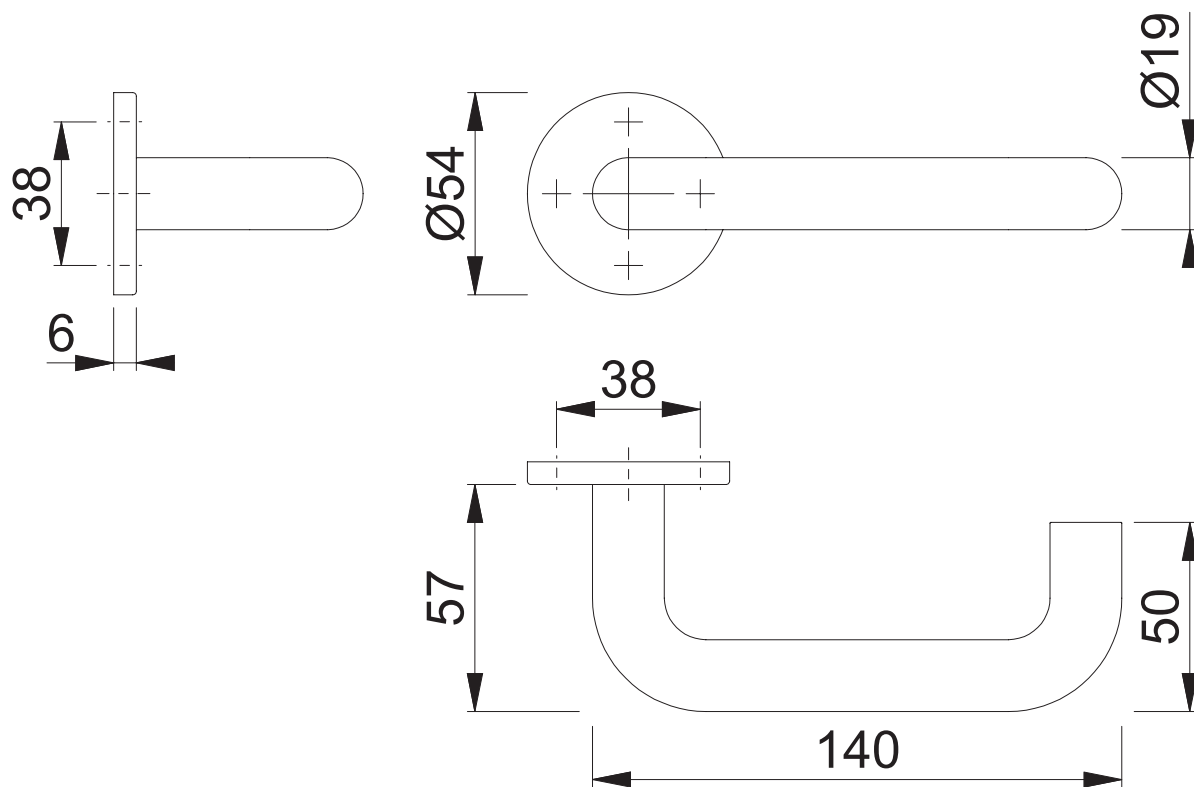

AR461/60-SP (Return To Door Lever On Rose)

These documents are property of HOPPE (UK), Wolverhampton and are protected by both copyright and fair trade law. Any reproduction, reprint, copying, passing on to third parties and whichever use of these documents or parts thereof is prohibited, except with prior written consent of HOPPE.

Scale 1:2	Name J. Renhard	Date 20.05.15	Drawing No: c0023176z000	ARRONE The Complete Range
--------------	--------------------	------------------	-----------------------------	-------------------------------------