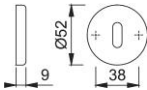

Product data sheet

duraplus[®]

42KS

HOPPE aluminium escutcheon pair for interior doors:

- Base: nylon
- Fixing: concealed, multi-purpose screws

Article number	762804
EAN-Code	4012789392296
Country of origin	Italy
CN-Code	83024110
Door thickness	
Spindle size privacy	
(Key)Hole size	OB
Screws	3.5x17 mm
Finish	F1 aluminium silver effect
Range	Core Product Range
Packing unit	10
Outer carton	100