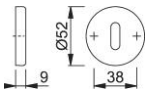

Product data sheet

duraplus[®]

K15S

HOPPE nylon escutcheon pair for interior doors:

- Base: nylon
- Fixing: concealed, multi-purpose screws

Article number	583973
EAN-Code	4012789268430
Country of origin	Italy
CN-Code	39259010
Door thickness	
Spindle size privacy	
(Key)Hole size	OB
Finish	F5003 sapphire blue (midnight blue)
Range	Core Product Range
Packing unit	10
Outer carton	100