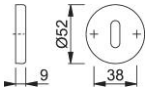

Product data sheet

duraplus[®]

K15S

HOPPE nylon escutcheon pair for interior doors:

- Base: nylon
- Fixing: concealed, multi-purpose screws

| | |
|----------------------|--------------------|
| Article number | 567041 |
| EAN-Code | 4012789268102 |
| Country of origin | Italy |
| CN-Code | 39259010 |
| Door thickness | |
| Spindle size privacy | |
| (Key)Hole size | OB |
| Finish | F3003 ruby red |
| Range | Core Product Range |
| Packing unit | 10 |
| Outer carton | 100 |