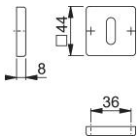

Product data sheet

duranorm[®]

24KS

HOPPE aluminium escutcheon pair for interior doors:

- Base: nylon
- Fixing: concealed, multi-purpose screws

Article number	3885650
EAN-Code	4012789161397
Country of origin	Czech Republic
CN-Code	83024110
Door thickness	
Spindle size privacy	
(Key)Hole size	OB
Screws	wood screws
Finish	F1 aluminium silver effect
Range	Core Product Range
Packing unit	50
Outer carton	50