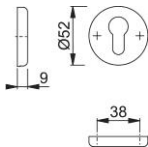

# Product data sheet

**duranorm**<sup>®</sup>

17KS

HOPPE aluminium escutcheon pair for interior doors:

- Base: nylon
- Fixing: concealed, multi-purpose screws

Article number	3481428
EAN-Code	4012789490794
Country of origin	Italy
CN-Code	83024110
Door thickness	
Spindle size privacy	
(Key)Hole size	Euro profile cylinder
Screws	3.5x17 mm
Finish	F1 aluminium silver effect
Range	Core Product Range
Packing unit	50
Outer carton	50