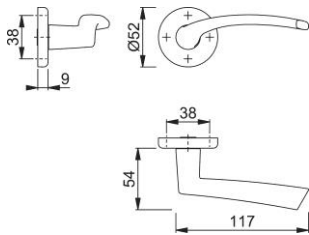

Product data sheet

Ibiza

1171/17K

duranorm[®]

HOPPE aluminium handle set on rose without escutcheons for interior doors:

- Bearing: sprung fixed/movable door handles, maintenance-free slide bearing
- Connection: HOPPE profile spindle (spindle - receiver components)
- Base: nylon
- Fixing: concealed, multi-purpose screws

Article number	3230961
EAN-Code	4012789468618
Country of origin	Czech Republic
CN-Code	83024110
Door thickness	35-44 mm
Spindle size	8 mm
Spindle length	
Screws	wood screws
Finish	F1 aluminium silver effect
Range	Core Product Range
Packing unit	20
Outer carton	20