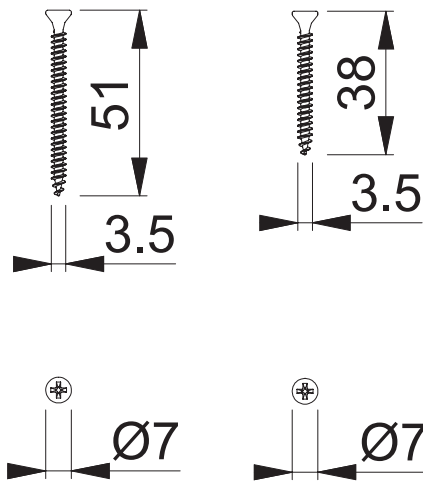

EL-4714 (Shelf Screws for Brackets)

ELFA

These documents are property of HOPPE (UK), Wolverhampton and are protected by both copyright and fair trade law. Any reproduction, reprint, copying, passing on to third parties and whichever use of these documents or parts thereof is prohibited, except with prior written consent of HOPPE.

Scale
1:2

Name
N.A.Taylor

Date
05.06.15

Drawing No:
c9502076g001

ARRONE
The Complete Range