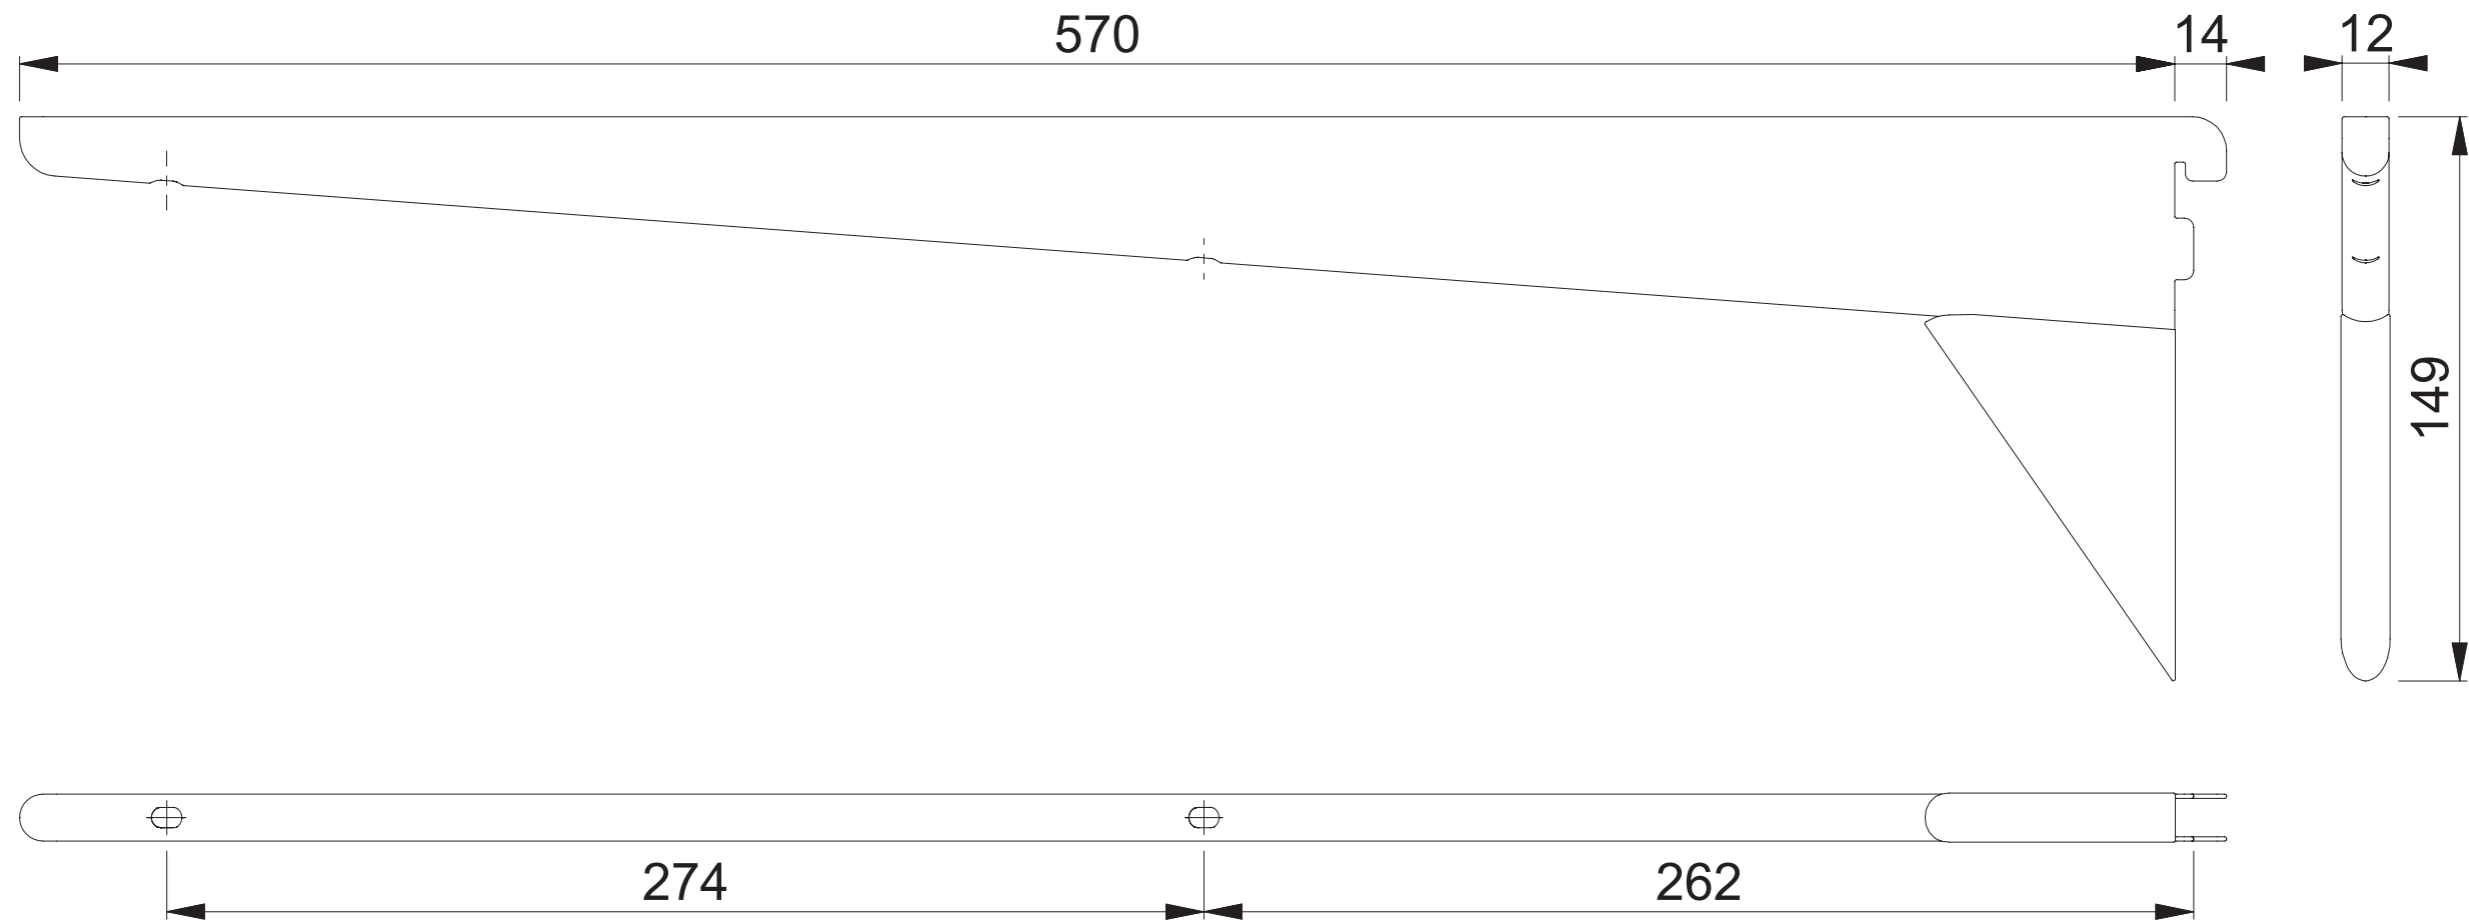

EL-4157 (570mm Reinforced Bracket)

ELFA

These documents are property of HOPPE (UK) LTD, Standerford, Wolverhampton and are protected by both copyright and fair trade law. Any reproduction, reprint, copying, passing on to third parties and whichever use of these documents or parts thereof is prohibited, except with prior written consent of HOPPE.

Scale 1:2	Drawn by J.Renhard	Date 02.06.15	Drawing No. c9502053e001	ARRONE The Complete Range
--------------	-----------------------	------------------	-----------------------------	-------------------------------------