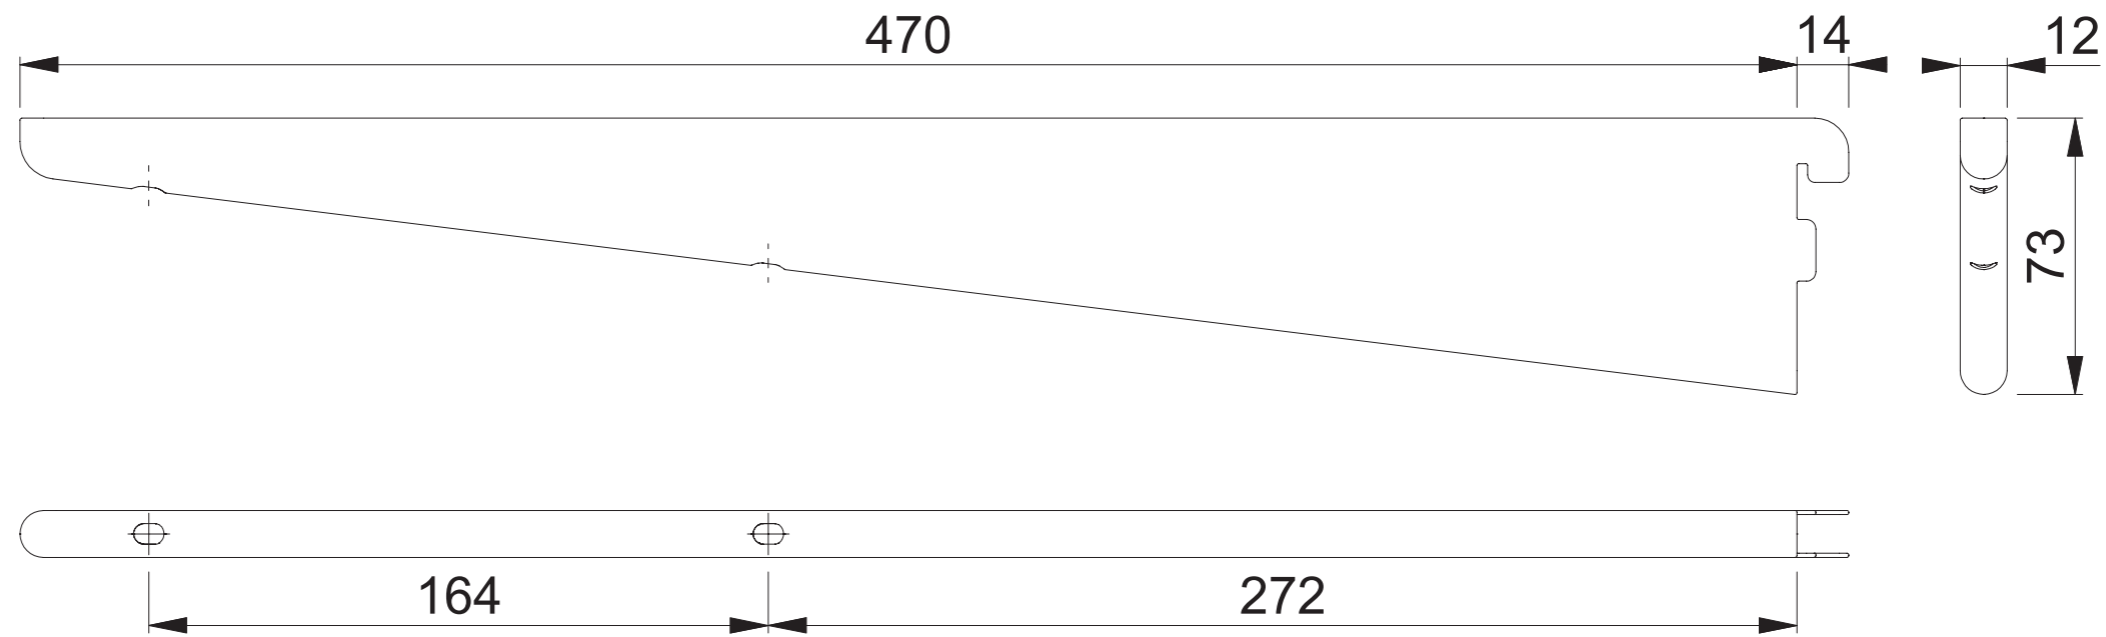

EL-4147 (470mm Bracket)

ELFA

These documents are property of HOPPE (UK) LTD, Standerford, Wolverhampton and are protected by both copyright and fair trade law. Any reproduction, reprint, copying, passing on to third parties and whichever use of these documents or parts thereof is prohibited, except with prior written consent of HOPPE.

Scale
1:2

Drawn by
J.Renhard

Date
01.06.15

Drawing No.
c9502052e001

ARRONE
The Complete Range

Updated on 01.06.15 J.Renhard (Product Development)