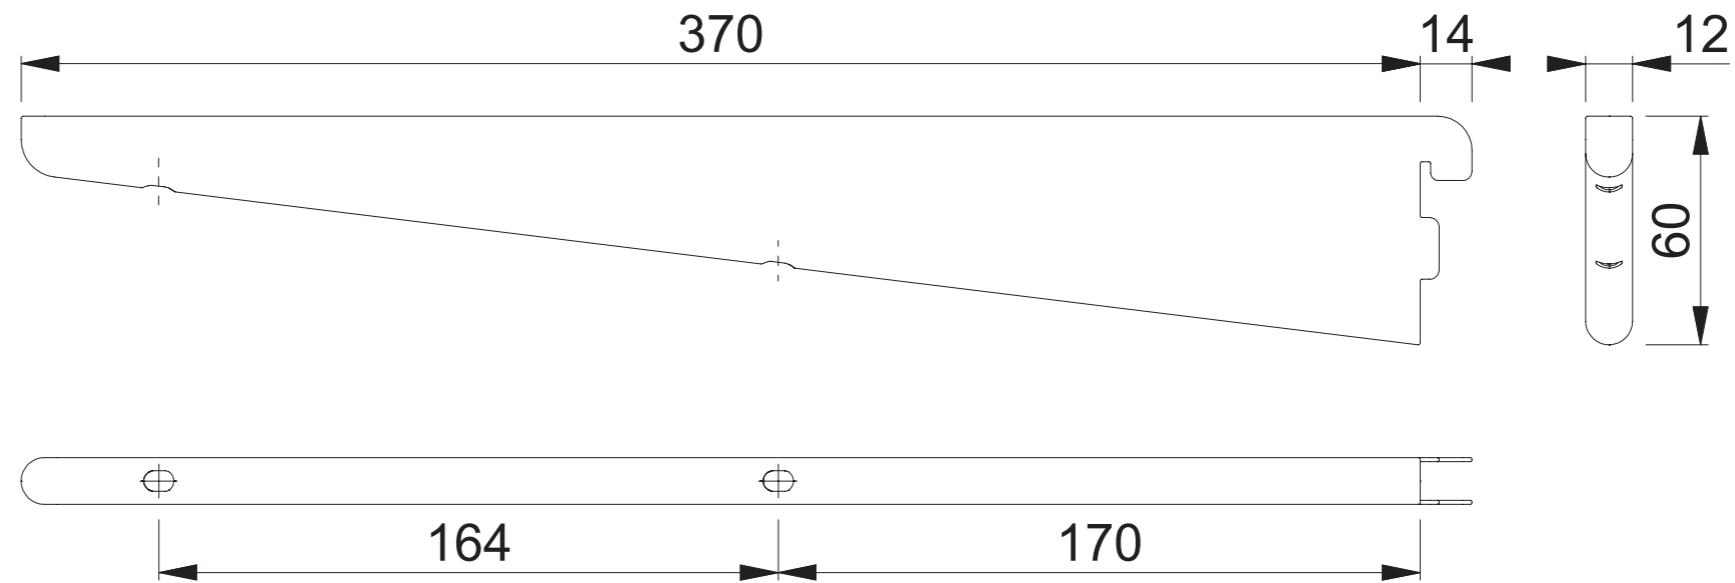

EL-4137 (370mm Reinforced Bracket)

ELFA

These documents are property of HOPPE (UK) LTD, Standerford, Wolverhampton and are protected by both copyright and fair trade law. Any reproduction, reprint, copying, passing on to third parties and whichever use of these documents or parts thereof is prohibited, except with prior written consent of HOPPE.

Scale 1:2	Drawn by J.Renhard	Date 02.06.15	Drawing No. c9502051e001	ARRONE The Complete Range
--------------	-----------------------	------------------	-----------------------------	-------------------------------------