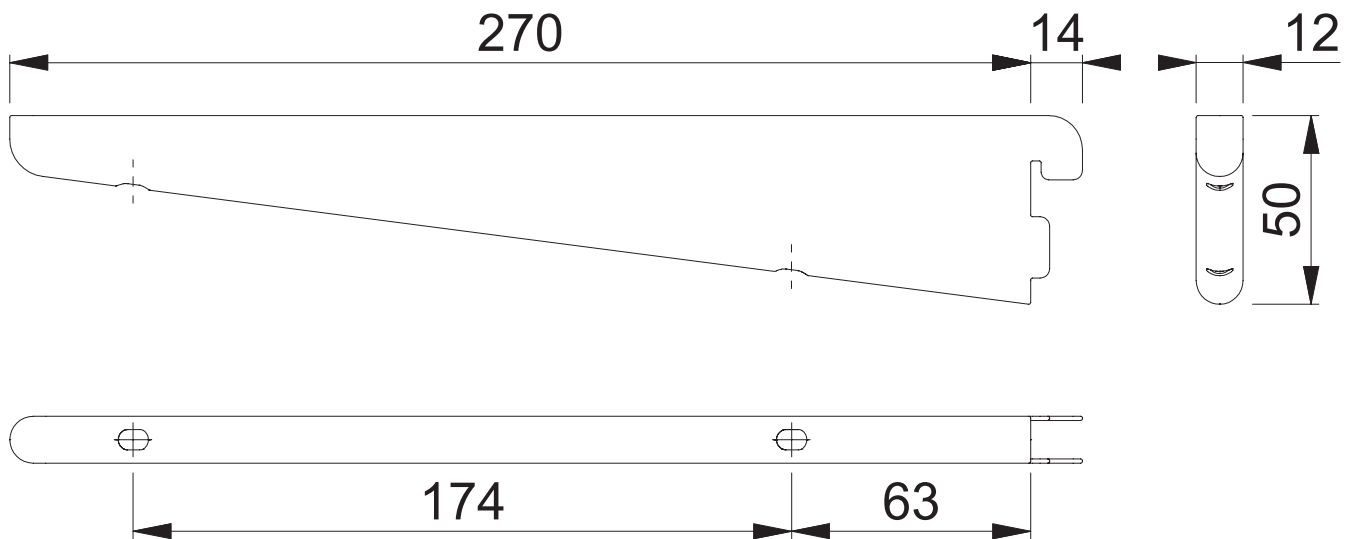

EL-4127 (270mm Bracket)

ELFA

These documents are property of HOPPE (UK), Wolverhampton and are protected by both copyright and fair trade law. Any reproduction, reprint, copying, passing on to third parties and whichever use of these documents or parts thereof is prohibited, except with prior written consent of HOPPE.

Scale
1:2

Name
J. Renhard

Date
01.06.15

Drawing No:
c9502049e001

ARRONE
The Complete Range