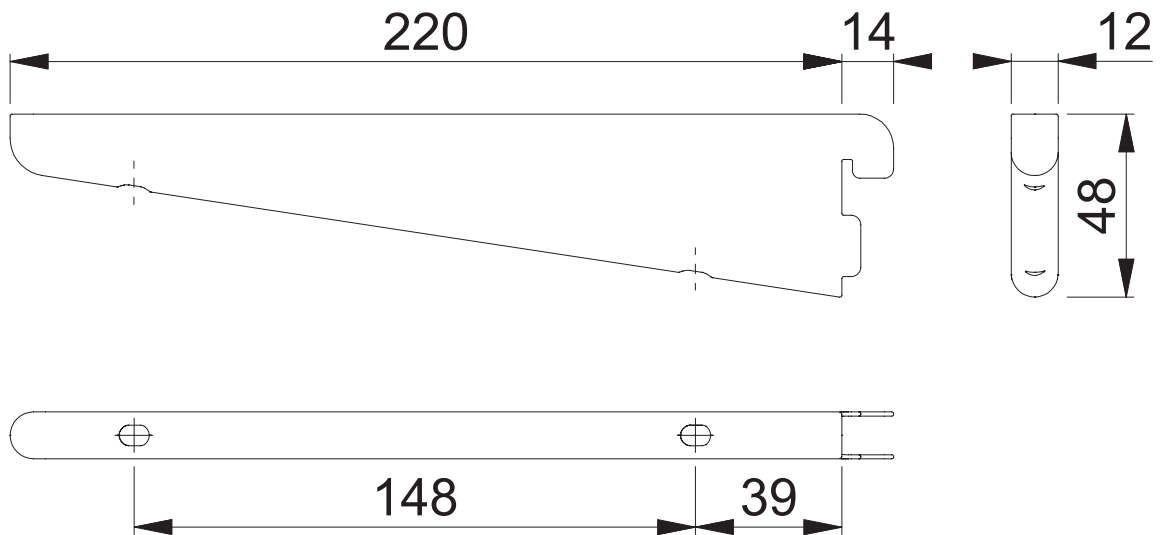

EL-4122 (220mm Bracket)

ELFA

These documents are property of HOPPE (UK), Wolverhampton and are protected by both copyright and fair trade law. Any reproduction, reprint, copying, passing on to third parties and whichever use of these documents or parts thereof is prohibited, except with prior written consent of HOPPE.

Scale
1:2

Name
J. Renhard

Date
01.06.15

Drawing No:
c9502048e001

ARRONE
The Complete Range