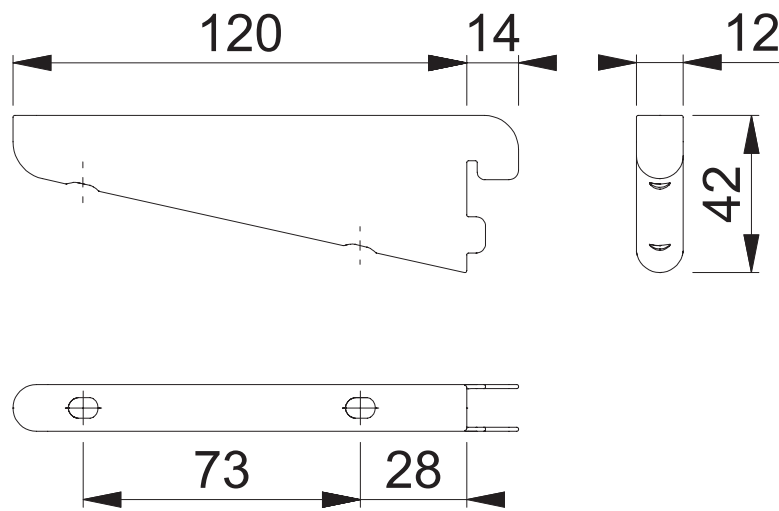

EL-4112 (120mm Bracket)

ELFA

These documents are property of HOPPE (UK), Wolverhampton and are protected by both copyright and fair trade law. Any reproduction, reprint, copying, passing on to third parties and whichever use of these documents or parts thereof is prohibited, except with prior written consent of HOPPE.

Scale
1:2

Name
J. Renhard

Date
01.06.15

Drawing No:
c9502046e001

ARRONE
The Complete Range